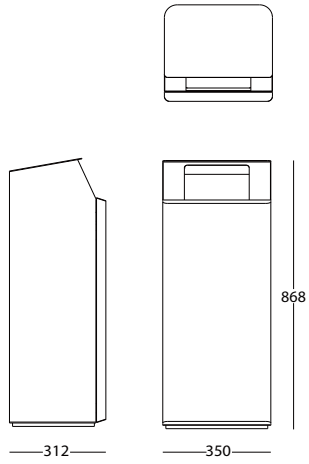

Powder Coating

Texture

Fine Sand

Capacity

45 L

A neutral public trash can suitable for a variety of spaces. The square barrel and hidden door axis structure make it easier for SQUARE to be used against the wall or side by side, and can be flexibly set and placed in the field.

一款中性、適用於多種風格空間的公共垃圾桶。方形桶身及隱藏的門軸結構讓 SQUARE 更容易靠牆及並排使用，可在場域中靈活彈性的設置與擺放。

NAKNAK

2/2

SQUARE

Designer
Hsiaolin Chi

Material
Steel

Finishing
Powder Coating

Texture
Fine Sand

Capacity
45 L

Trash

White

Black

Recycling

White

Black