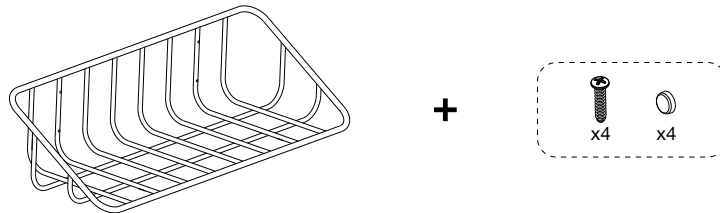

Powder Coating

Texture

Fine Sand

Loading

12 kgs

CATCH-ALL is a steel tube shelf that provides countless usages. Like the classic shopping cart structure it resembles, CATCH-ALL does what its name suggests. Store your miscellaneous hats, gloves, and scarves. Hang your coats or install it lower for use as a shoe rack.

CATCH-ALL壁掛式置物架以網狀的線條造型建構出牆面上的置物空間，可隨心所欲擺放帽子、手套、包包及吊掛衣服。如果把產品鎖在牆面較低的位置，亦可當鞋架使用。

NAKNAK

2/2

CATCH-ALL

Designer
Mika Tolvanen

Material
Steel

Finishing
Powder Coating

Texture
Fine Sand

Loading
12 kgs

Black

Contents

Assembly

Step1

Step2

Screw the shelf on the desire location then put the cover on the screw.

Complete.