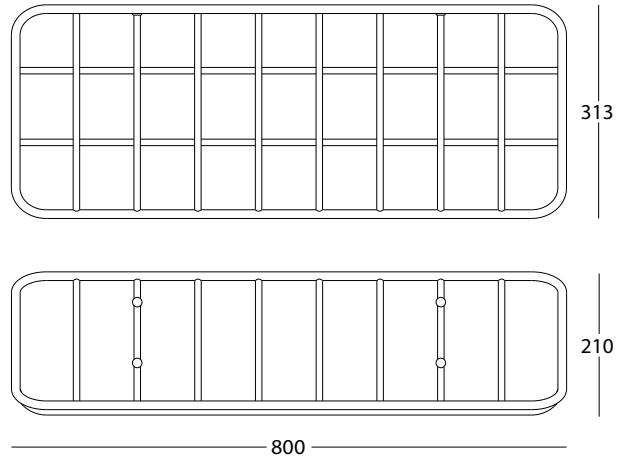

NAKNAK

2/2

CATCH-ALL

Designer
Mika Tolvanen

Material
Steel

Finishing
Powder Coating

Texture
Fine Sand

Loading
12 kgs

Black

Contents