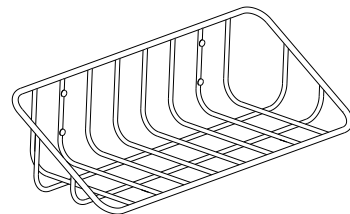

Powder Coating

Texture

Fine Sand

Loading

12 kgs

CATCH-ALL is a steel tube shelf that provides countless usages. Like the classic shopping cart structure it resembles, CATCH-ALL does what its name suggests. Store your miscellaneous hats, gloves, and scarves. Hang your coats or install it lower for use as a shoe rack.

CATCH-ALL壁掛式置物架以網狀的線條造型建構出牆面上的置物空間，可隨心所欲擺放帽子、手套、包包及吊掛衣服。如果把產品鎖在牆面較低的位置，亦可當鞋架使用。

NAKNAK

2/2

CATCH-ALL

Designer
Mika Tolvanen

Material
Steel

Finishing
Powder Coating

Texture
Fine Sand

Loading
12 kgs

Black

Contents

Assembly

Step1

Step2

Screw the shelf on the desire location then put the cover on the screw.

Complete.