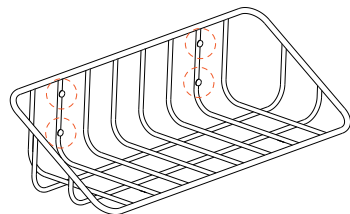

Powder Coating

Texture

Fine Sand

Loading

12 kgs

CATCH-ALL is a steel tube shelf that provides countless usages. Like the classic shopping cart structure it resembles, CATCH-ALL does what its name suggests. Store your miscellaneous hats, gloves, and scarves. Hang your coats or install it lower for use as a shoe rack.

CATCH-ALL壁掛式置物架以網狀的線條造型建構出牆面上的置物空間，可隨心所欲擺放帽子、手套、包包及吊掛衣服。如果把產品鎖在牆面較低的位置，亦可當鞋架使用。

NAKNAK

2/2

CATCH-ALL

Designer
Mika Tolvanen

Material
Steel

Finishing
Powder Coating

Texture
Fine Sand

Loading
12 kgs

Black

Contents

Assembly

Step1

Step2

Screw the shelf on the desire location then put the cover on the screw.

Complete.